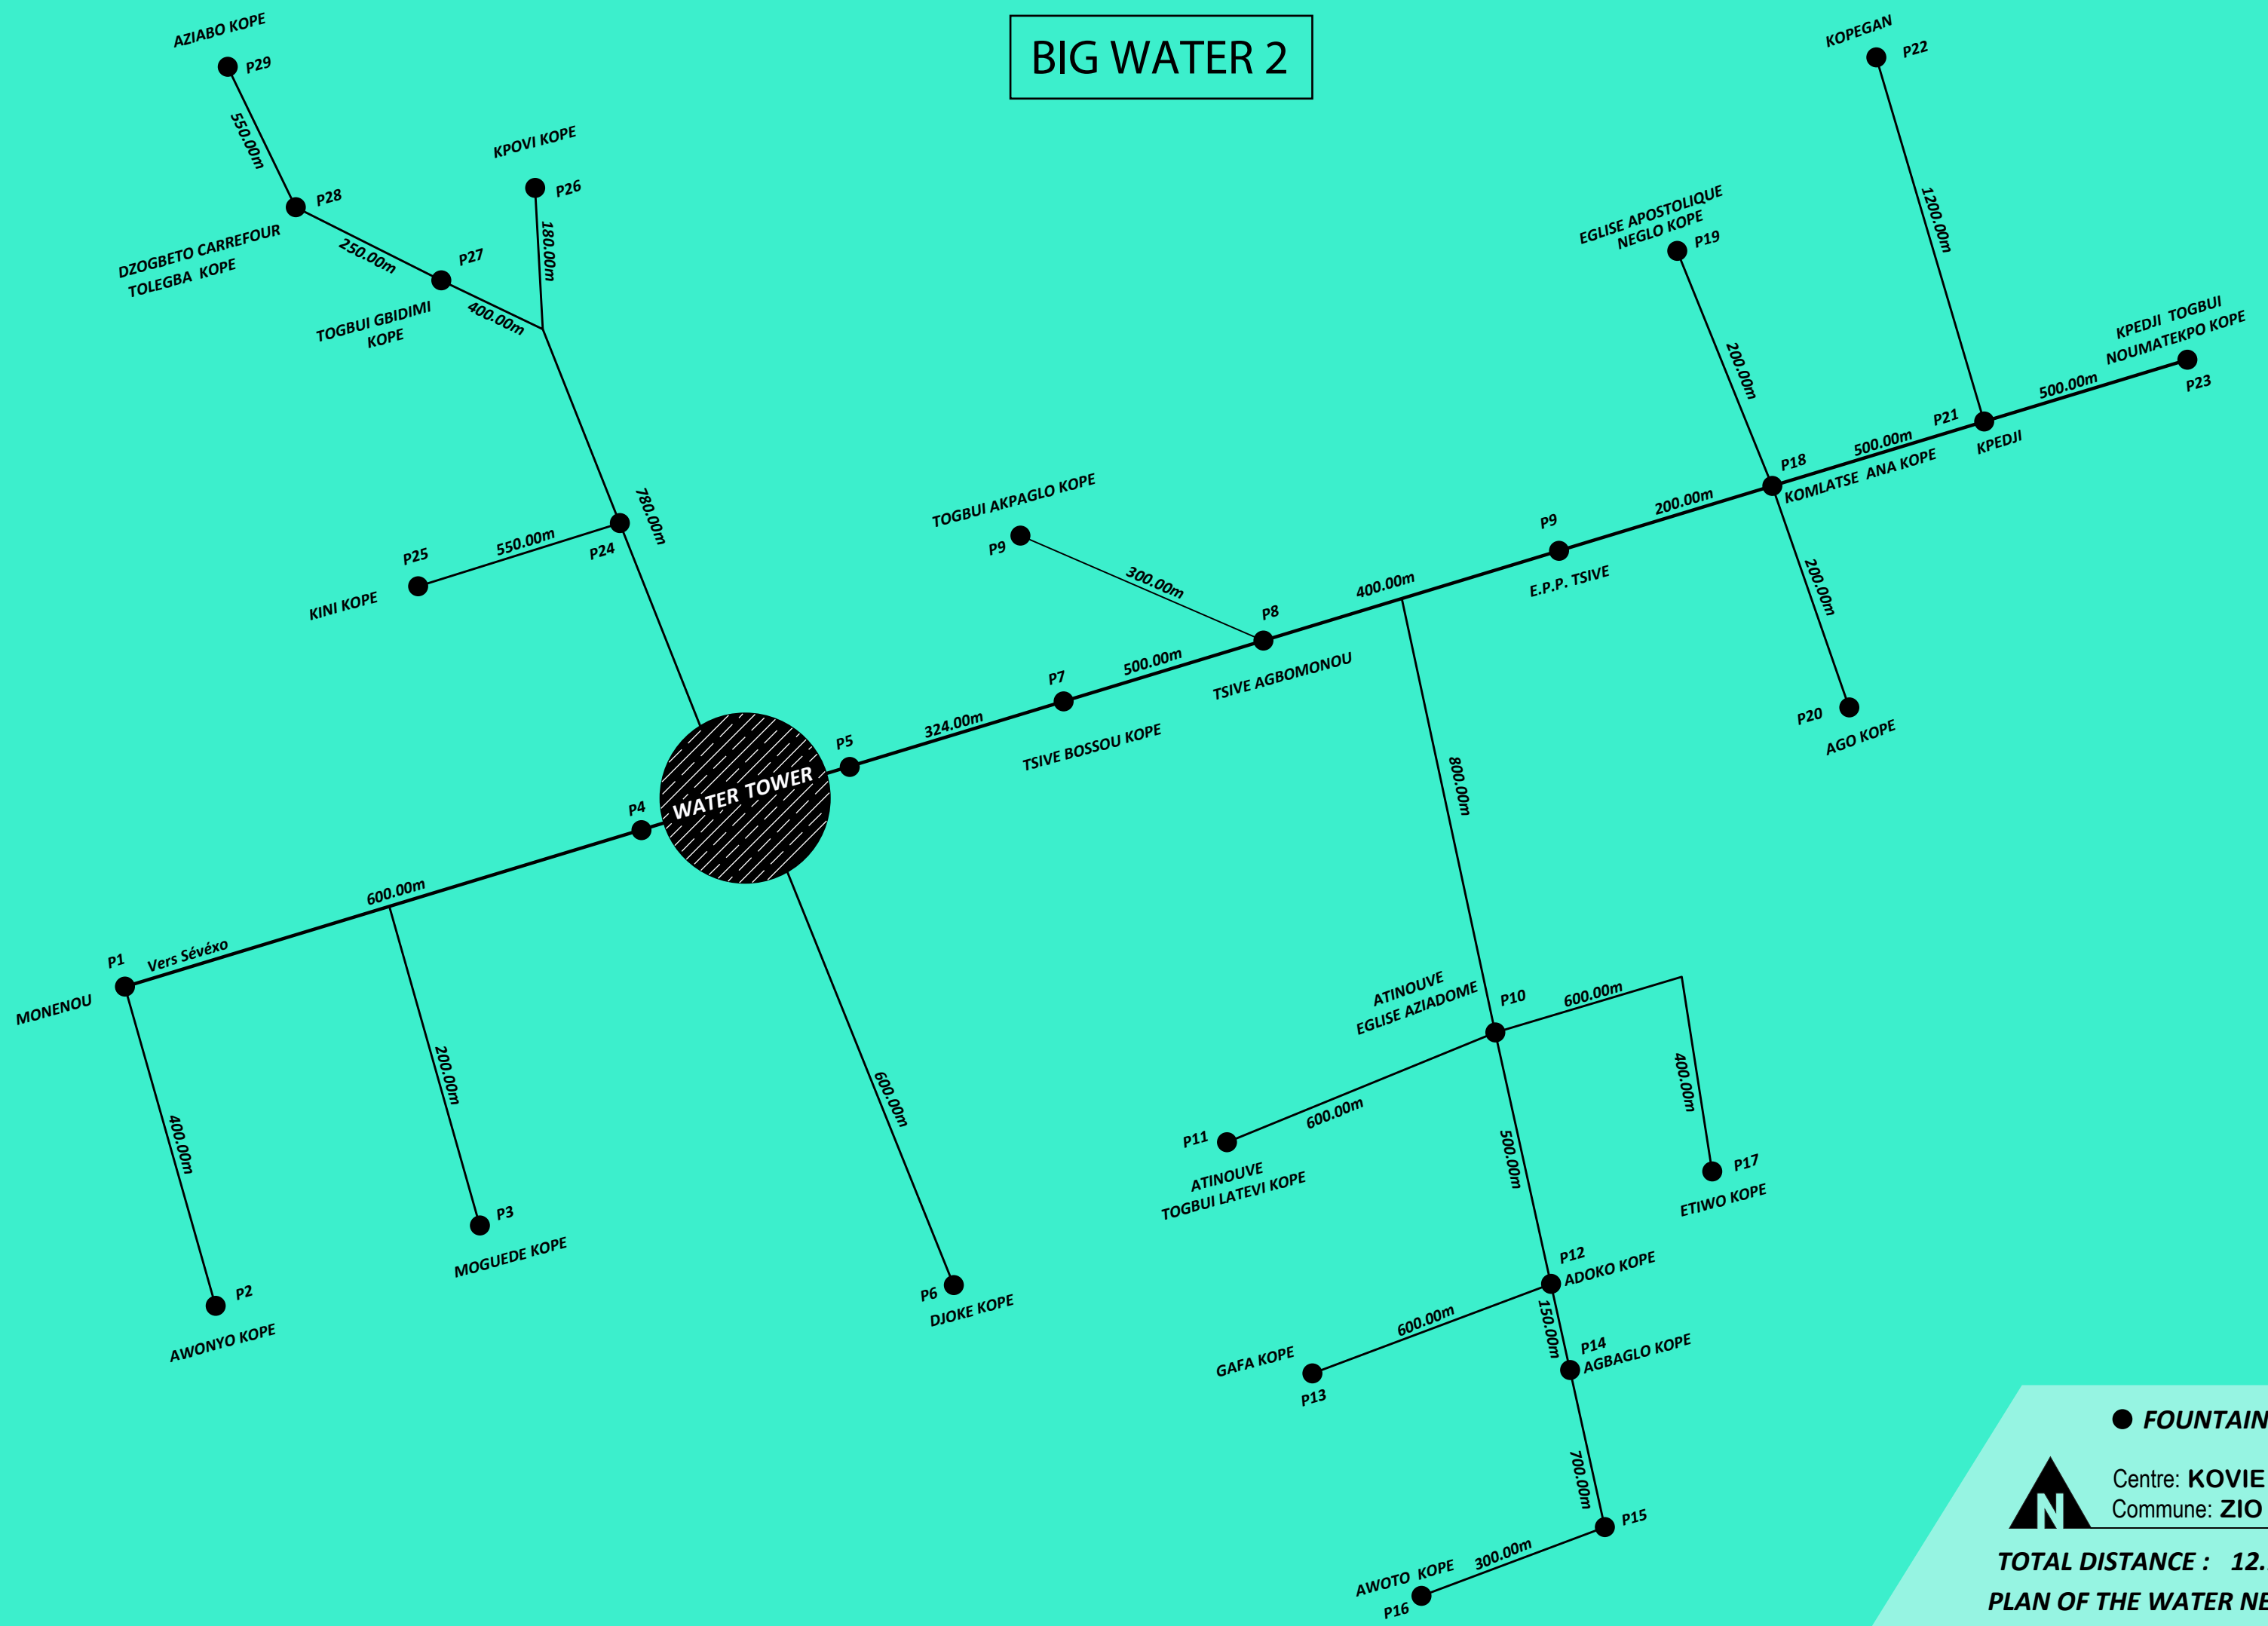

BIG WATER 2

● FOUNTAINS

Centre: KOVIE TSIVE
Commune: ZIO 2

TOTAL DISTANCE : 12.134 KM
PLAN OF THE WATER NETWORK